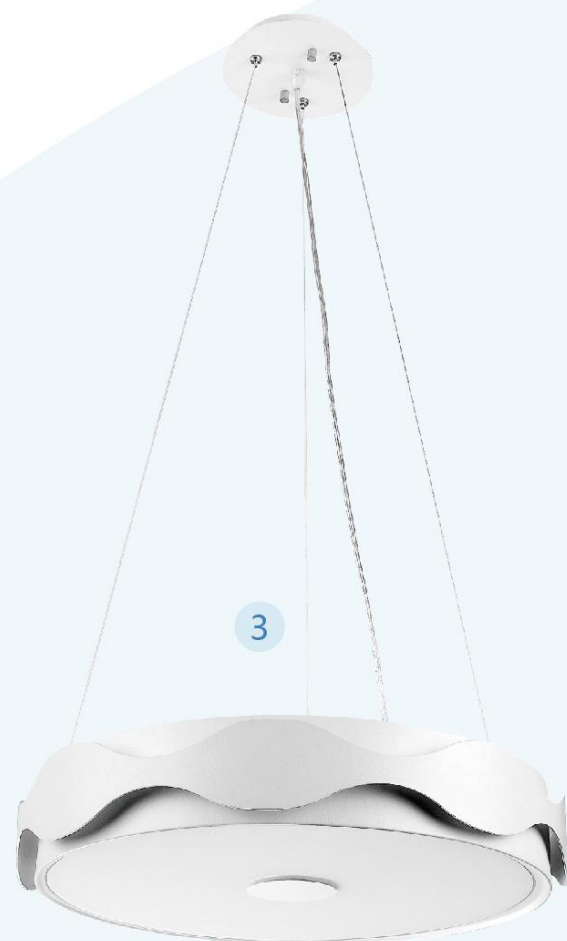

1

Item Code	N1024-0007
Lighting Source	LED
Wattage	26W
Color Temperature	4000K
Material	Metal/Glass/Crystal
Color	Sand White
Size	ø380 x 70 X 950mm

3

2

Item Code	N0124-0011
Lighting Source	LED
Wattage	84W
Color Temperature	4000K
Material	Metal/Glass/Crystal
Color	Sand White
Size	ø700 x 110mm

1

Item Code	N0124-0012
Lighting Source	LED
Wattage	39W
Color Temperature	4000K
Material	Metal/Glass/Crystal
Color	Sand White
Size	ø480 x 110mm

Item Code	N0124-0013
Lighting Source	LED
Wattage	26W
Color Temperature	4000K
Material	Metal/Glass/Crystal
Color	Sand White
Size	ø380 x 110mm

2

3

4

Item Code	N0124-0014
Lighting Source	LED
Wattage	91W
Color Temperature	4000K
Material	Metal/Glass
Color	Sand White
Size	830 x 630 x 80mm

4

5

Item Code	N1024-0008
Lighting Source	LED
Wattage	18W
Color Temperature	4000K
Material	Metal/Glass
Color	Sand White/Matte Silver
Size	625 x 130 x 950mm

5

Item Code	N0124-0015
Lighting Source	LED
Wattage	39W
Color Temperature	4000K
Material	Metal/Glass
Color	White
Size	ø480 x 80mm

Item Code	N0124-0016
Lighting Source	LED
Wattage	26W
Color Temperature	4000K
Material	Metal/Glass
Color	White
Size	ø380 x 70mm

6

6