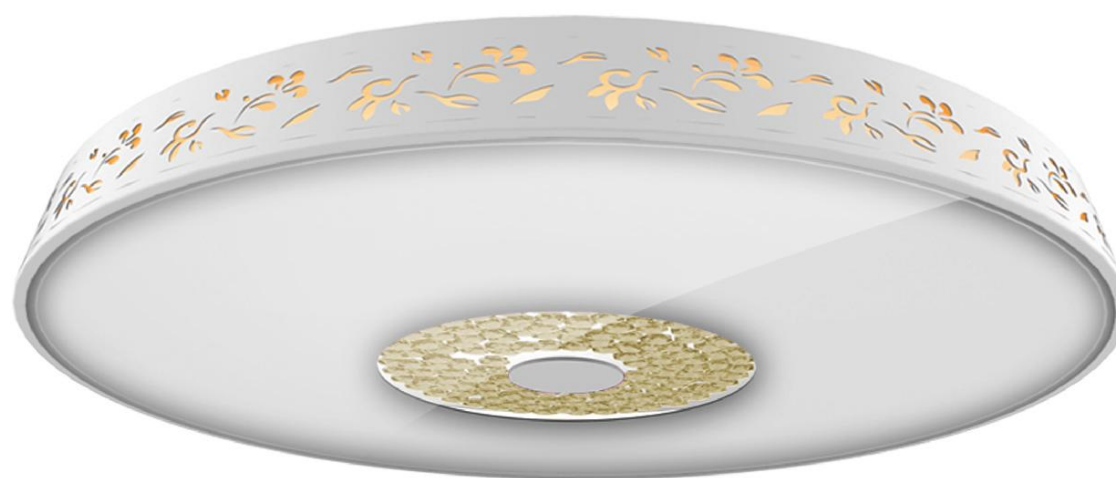

Item Code	N0124-0060
Lighting Source	LED
Wattage	91W
Color Temperature	4000K
Material	Metal/Glass
Color	Sand White
Size	∅700 x 80mm

1