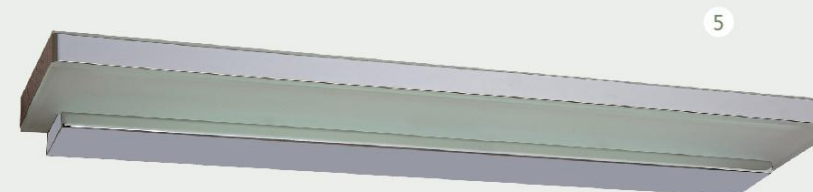

2

1

2

3

4

Item Code	N0624-0011
Lighting Source	LED
Wattage	10W
Color Temperature	4000K
Material	Stainless Steel/Acrylic
Size	500 x 60 x 91mm

3

5