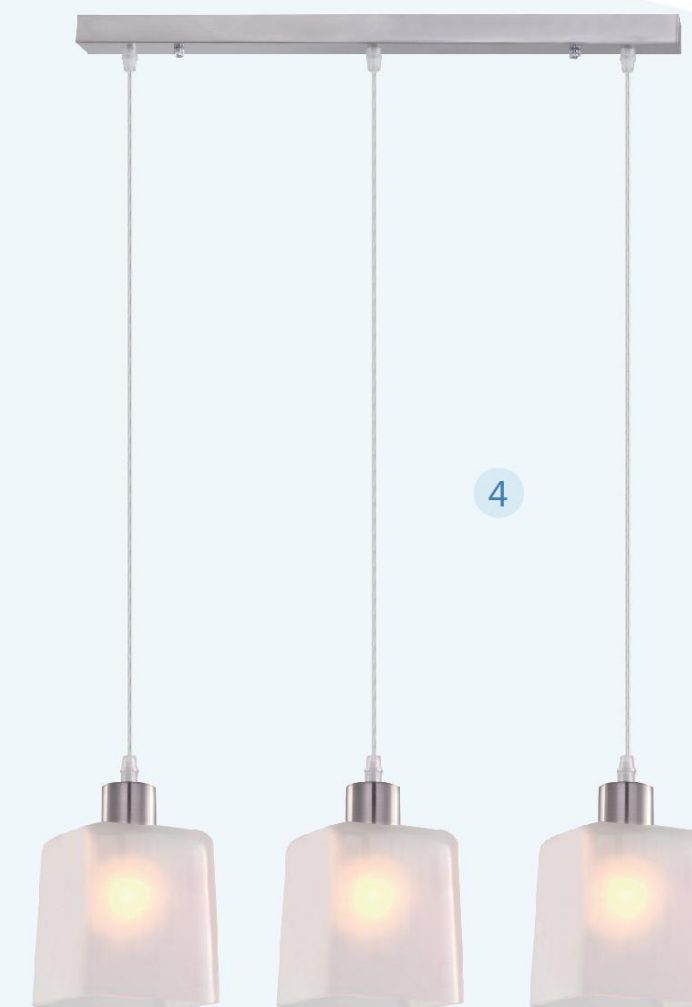

Item Code	N1001-3151
Lamp Holder	E27 (Lamp not include)
Wattage	MAX 3 x 20W
Material	Metal/Glass
Color	Cream
Size	620 x 120 x 950mm

3

Item Code	N1001-3152
Lamp Holder	E27 (Lamp not include)
Wattage	MAX 3 x 20W
Material	Metal/Glass
Color	Cream
Size	620 X 120 950mm

4