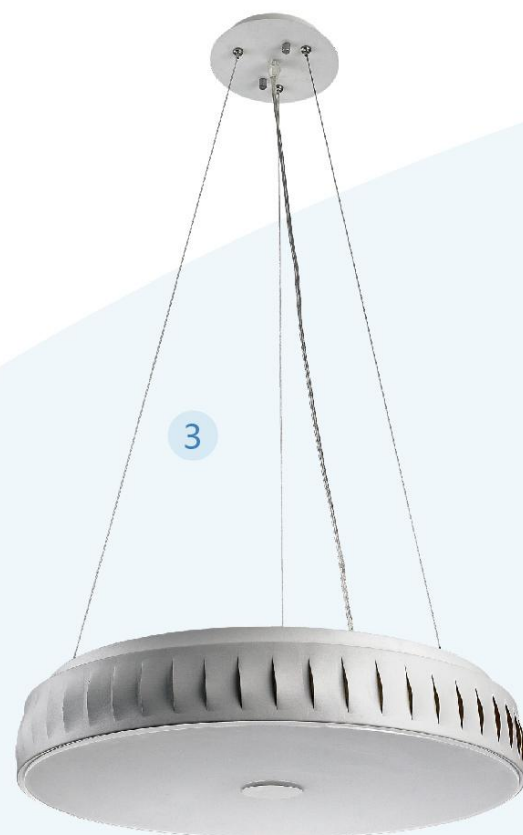

3

Item Code	N0124-0026
Lighting Source	LED
Wattage	84W
Color Temperature	4000K
Material	Metal/Glass
Color	Sand White
Size	ø700 x 90mm

1

Item Code	N0124-0027
Lighting Source	LED
Wattage	39W
Color Temperature	4000K
Material	Metal/Glass
Color	Sand White
Size	ø480 x 90mm

Item Code	N0124-0024
Lighting Source	LED
Wattage	39W
Color Temperature	4000K
Material	Metal/Glass
Color	Sand White
Size	ø480 x 90mm