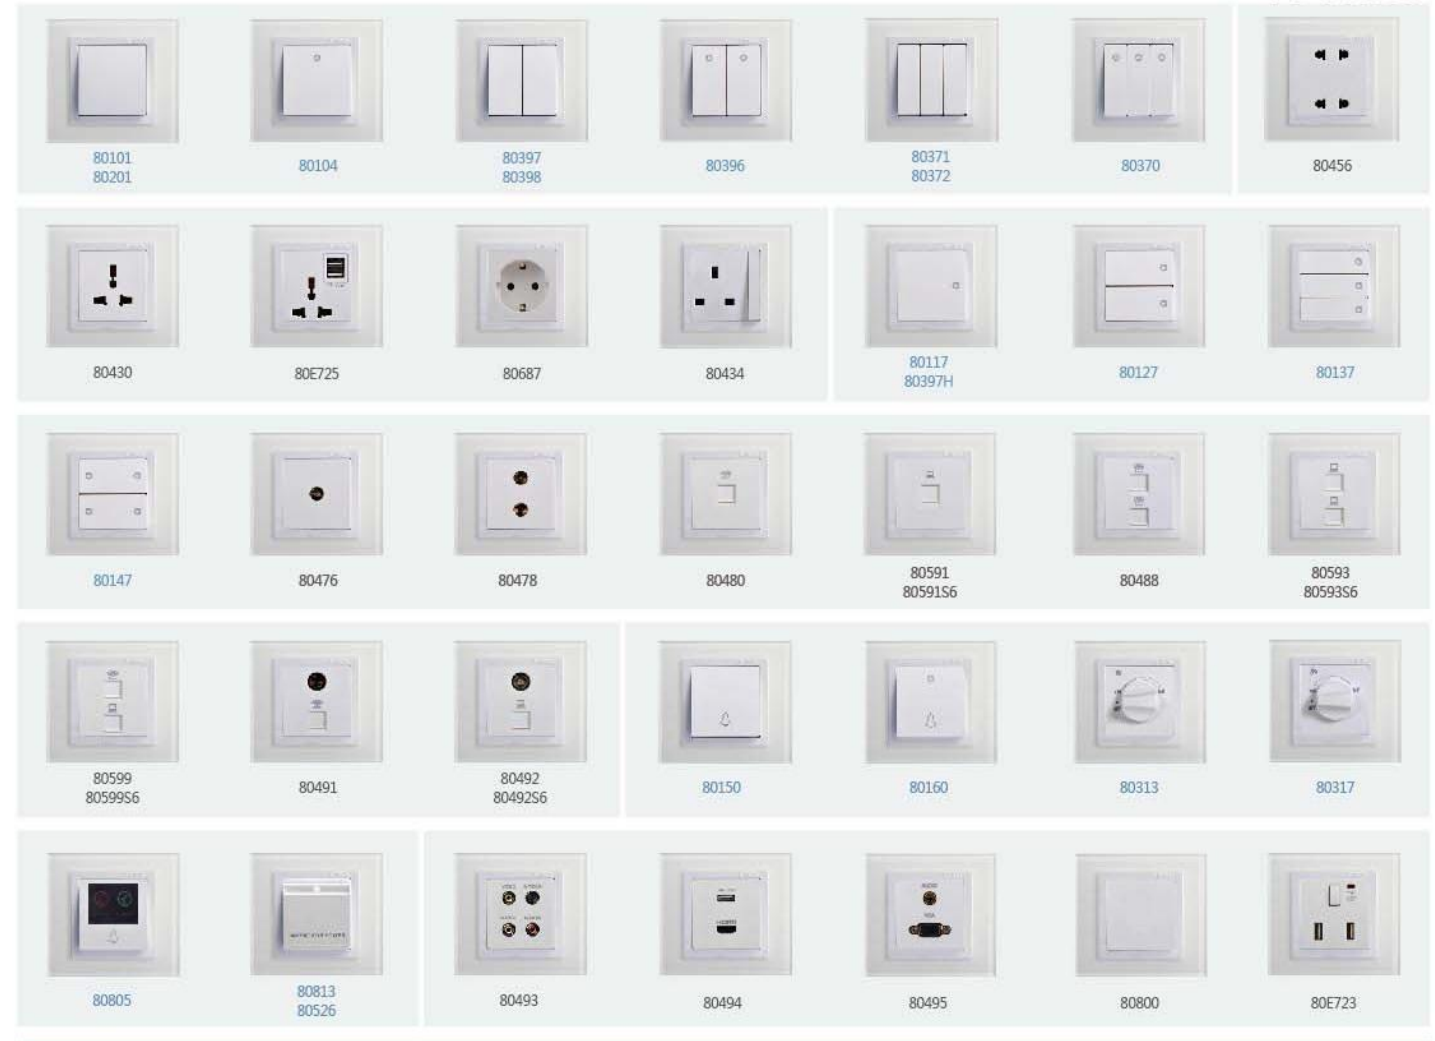

## Switches

- 80101 16A x 250V 1 Gang 1 way switch
- 80201 16A x 250V 1 Gang 2 way switch
- 80104 16A x 250V 1 Gang 1 way switch with LED indicator
- 80398 16A x 250V 2 Gang 1 way switch
- 80397 16A x 250V 2 Gang 2 way switch
- 80396 16A x 250V 2 Gang 1 way switch with LED indicator
- 80371 16A x 250V 3 Gang 1 way switch
- 80372 16A x 250V 3 Gang 2 way switch
- 80370 16A x 250V 3 Gang 1 way switch with LED indicator

## Sockets outlets

- 80456 10A 2 Pin socket for flat and round pins
- 80430 10A Multi-standard socket
- 80E725 Multi-standard socket with twin USB Charger
- 80687 16A Schuko socket
- 80434 13A British socket