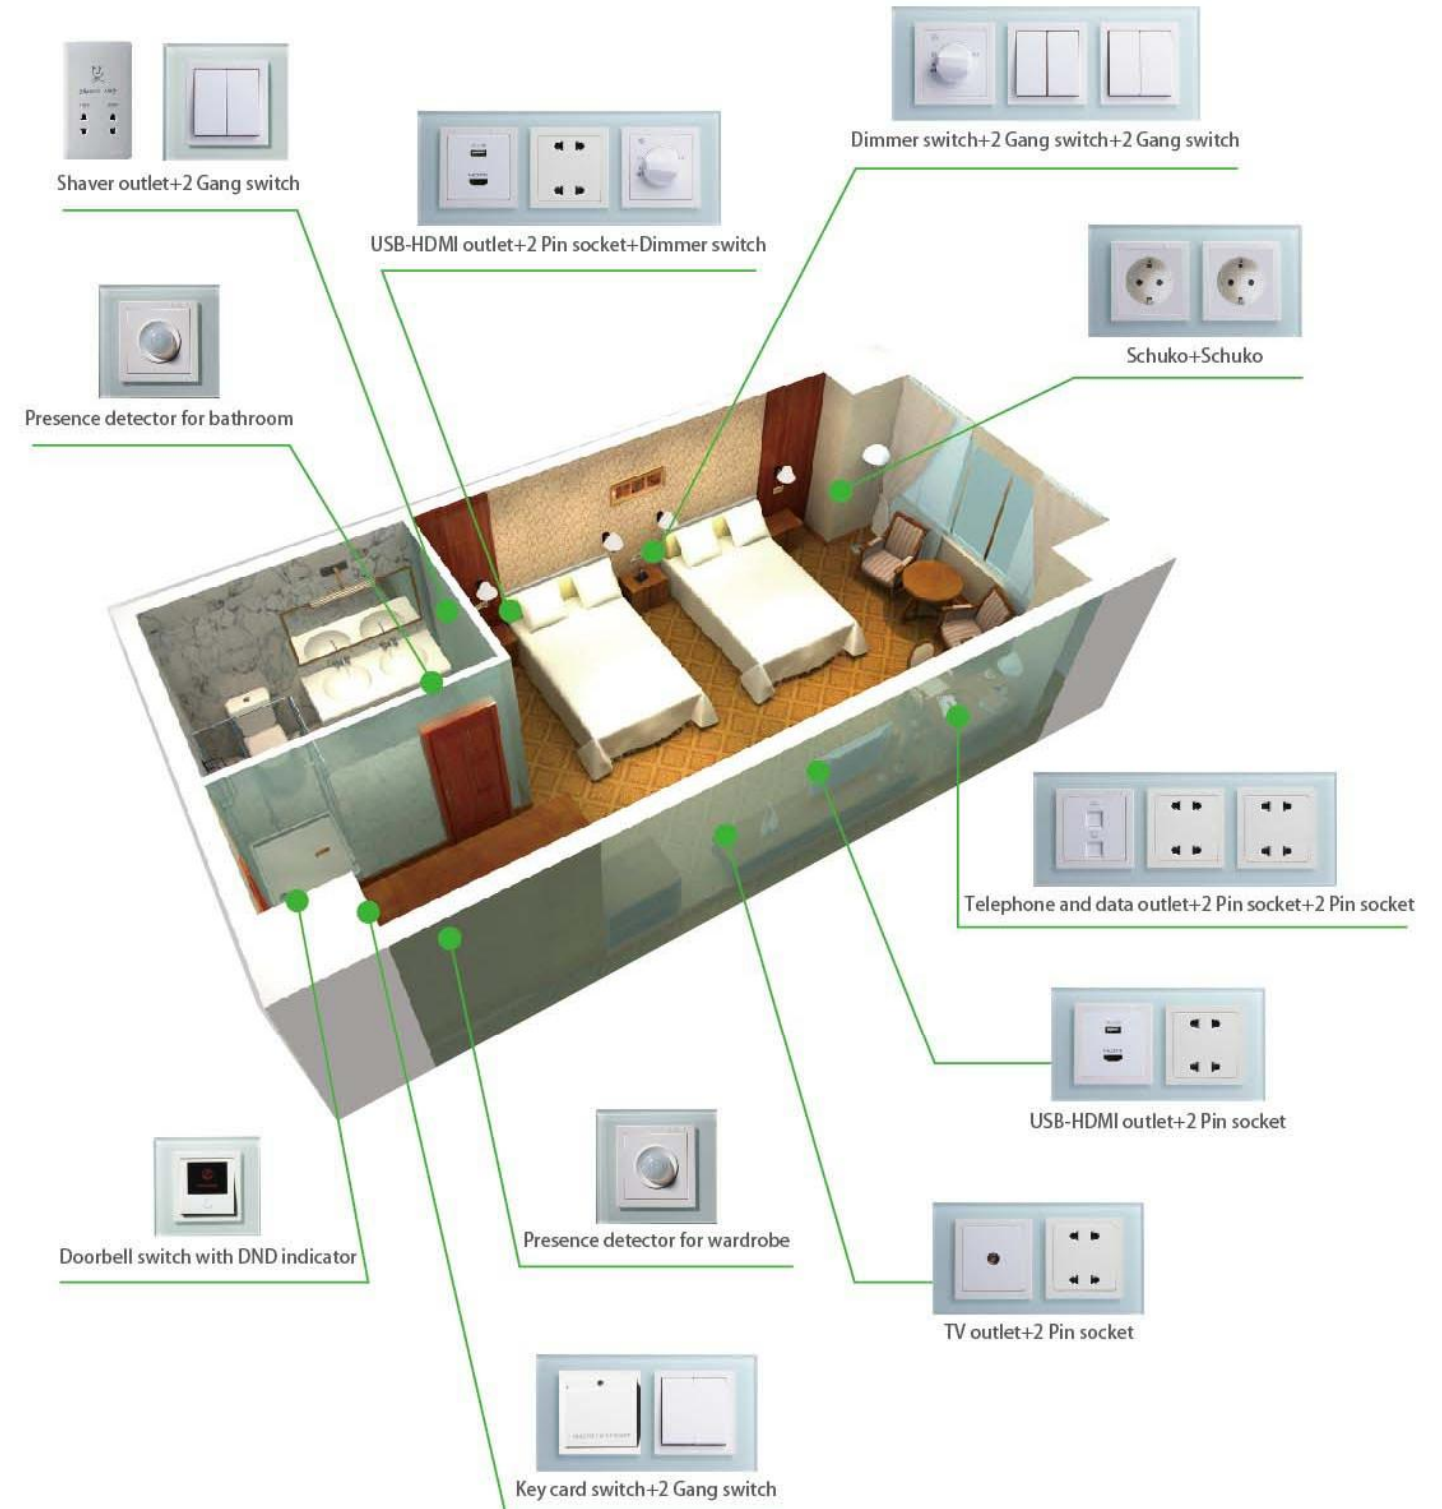

## Home Functionalities

USB-HDMI outlet+Data outlet+2 Pin socket+2 Pin socket

1 Gang switch+2 Gang switch

Schuko+Schuko+Schuko

TV outlet+Data outlet+2 Pin socket+2 Pin socket+2 Pin socket

## Multi-gang frame

The multi-gang frame keeps the wall neat.  
It is possible to combine switch and sockets as you wish.

## Multimedia sockets

HDMI+USB, VGA-3.5 outlet, AV-S outlet.  
V8 series of TV, data and telecommunications sockets enable to meet the multimedia needs for both home and commercial usage.  
Suitable for business man, families and users, it is possible to enjoy entertainment and work efficiently.

Doorbell with DND indicator

Key Card