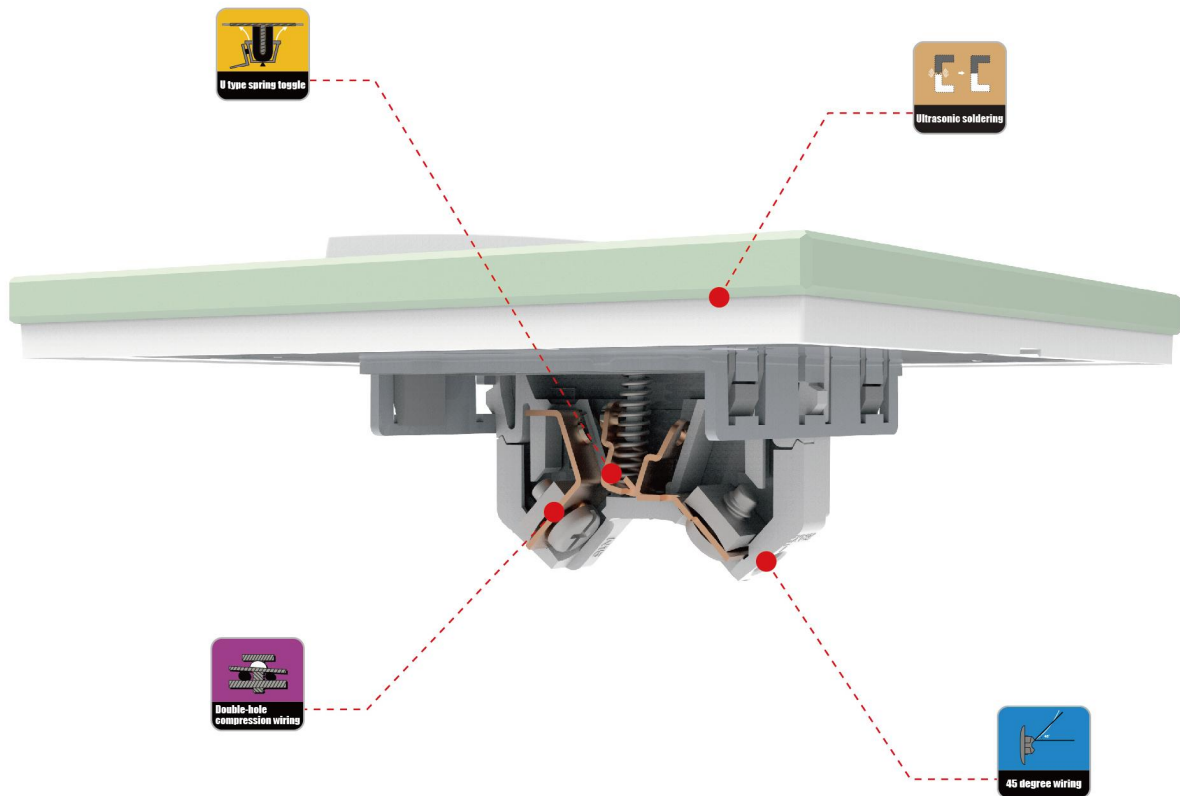

Insulated steel baseboard

Resistant steel based board and stainless insulating coating base board. It is anti-corrosive with a strong base that allows better integration between the switch and the mounting box.

SIZE

Benefits

More reliable and protects the environment.

With instant on/off and safer.

Suitable for many types of cables.

Easy to do the wiring in a limited space. It reduces the installation time.

Customized frames available in different colors, suitable for any environment.