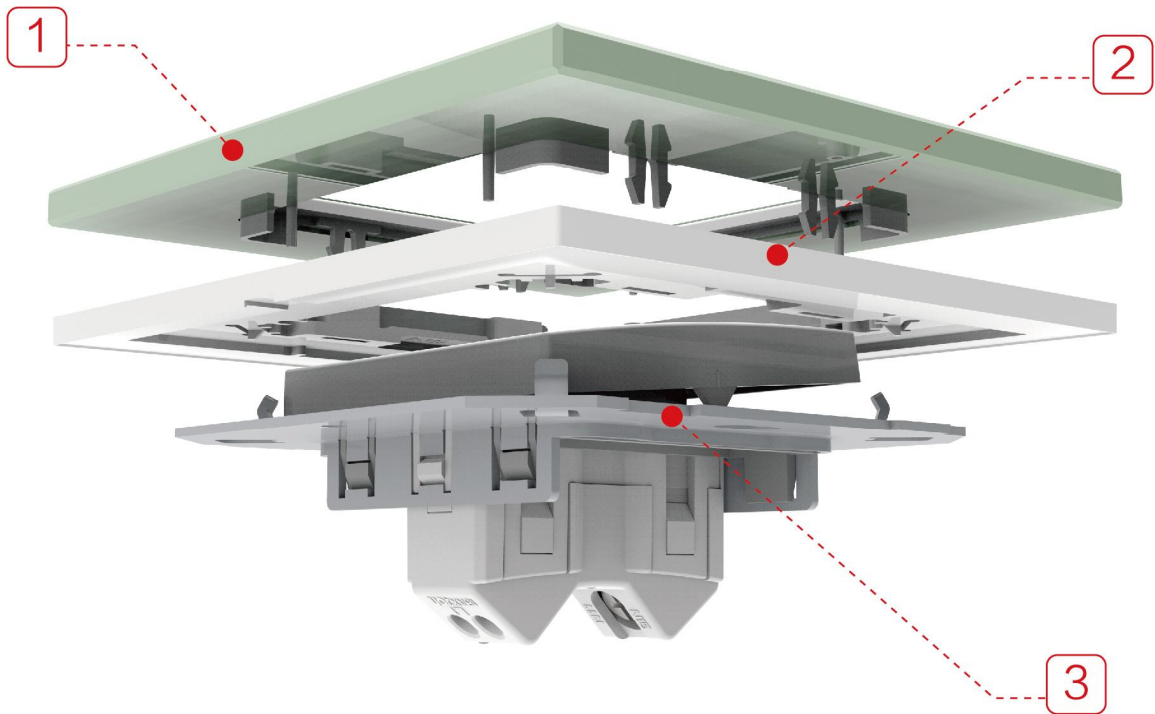

V8 NATURE

SERIES

More protection: safer and durable

No:1

Tempered glass frame

Tempered glass materials, glittering and translucent. It is strong and anti-abrasive.

No:2

Insulating layer

High quality PC plastic material from Bayer. The PC material is resistant to heat and transmits good elasticity. The double protection between the frame and the mechanism make it safer and durable.

No:3

Insulated steel baseboard

Resistant steel based board and stainless insulating coating base board. It is anti-corrosive with a strong base that allows better integration between the switch and the mounting box.

SIZE