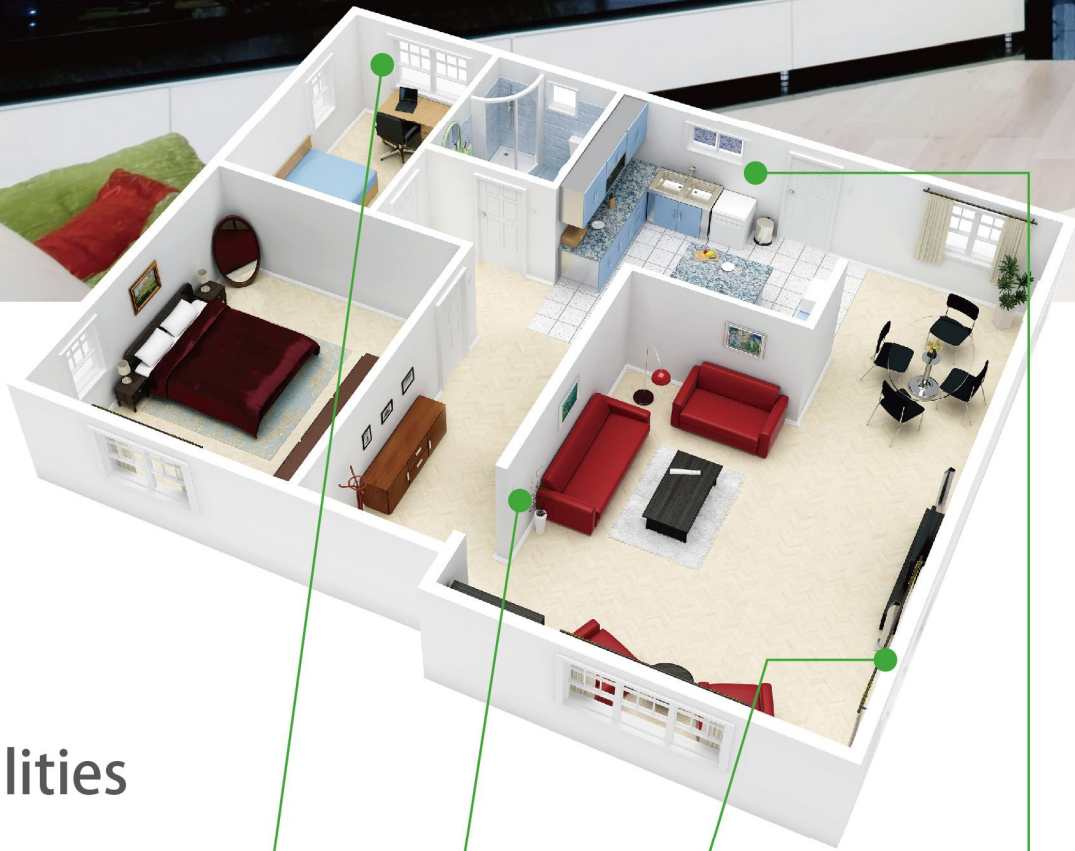

Home Functionalities

USB-HDMI outlet+Data outlet+2 Pin socket+2 Pin socket

1 Gang switch+2 Gang switch

Schuko+Schuko+Schuko

TV outlet+Data outlet+2 Pin socket+2 Pin socket+2 Pin socket

Multi-gang frame

The multi-gang frame keeps the wall neat.
It is possible to combine switch and sockets as you wish.