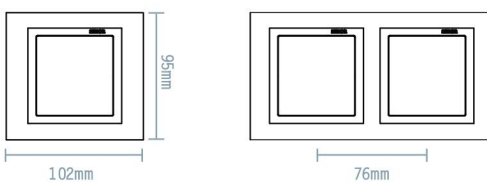

SIZE

Benefits

More reliable and protects the environment.

With instant on/off and safer.

Suitable for many types of cables.

Easy to do the wiring in a limited space. It reduces the installation time.

Customized frames available in different colors, suitable for any environment.