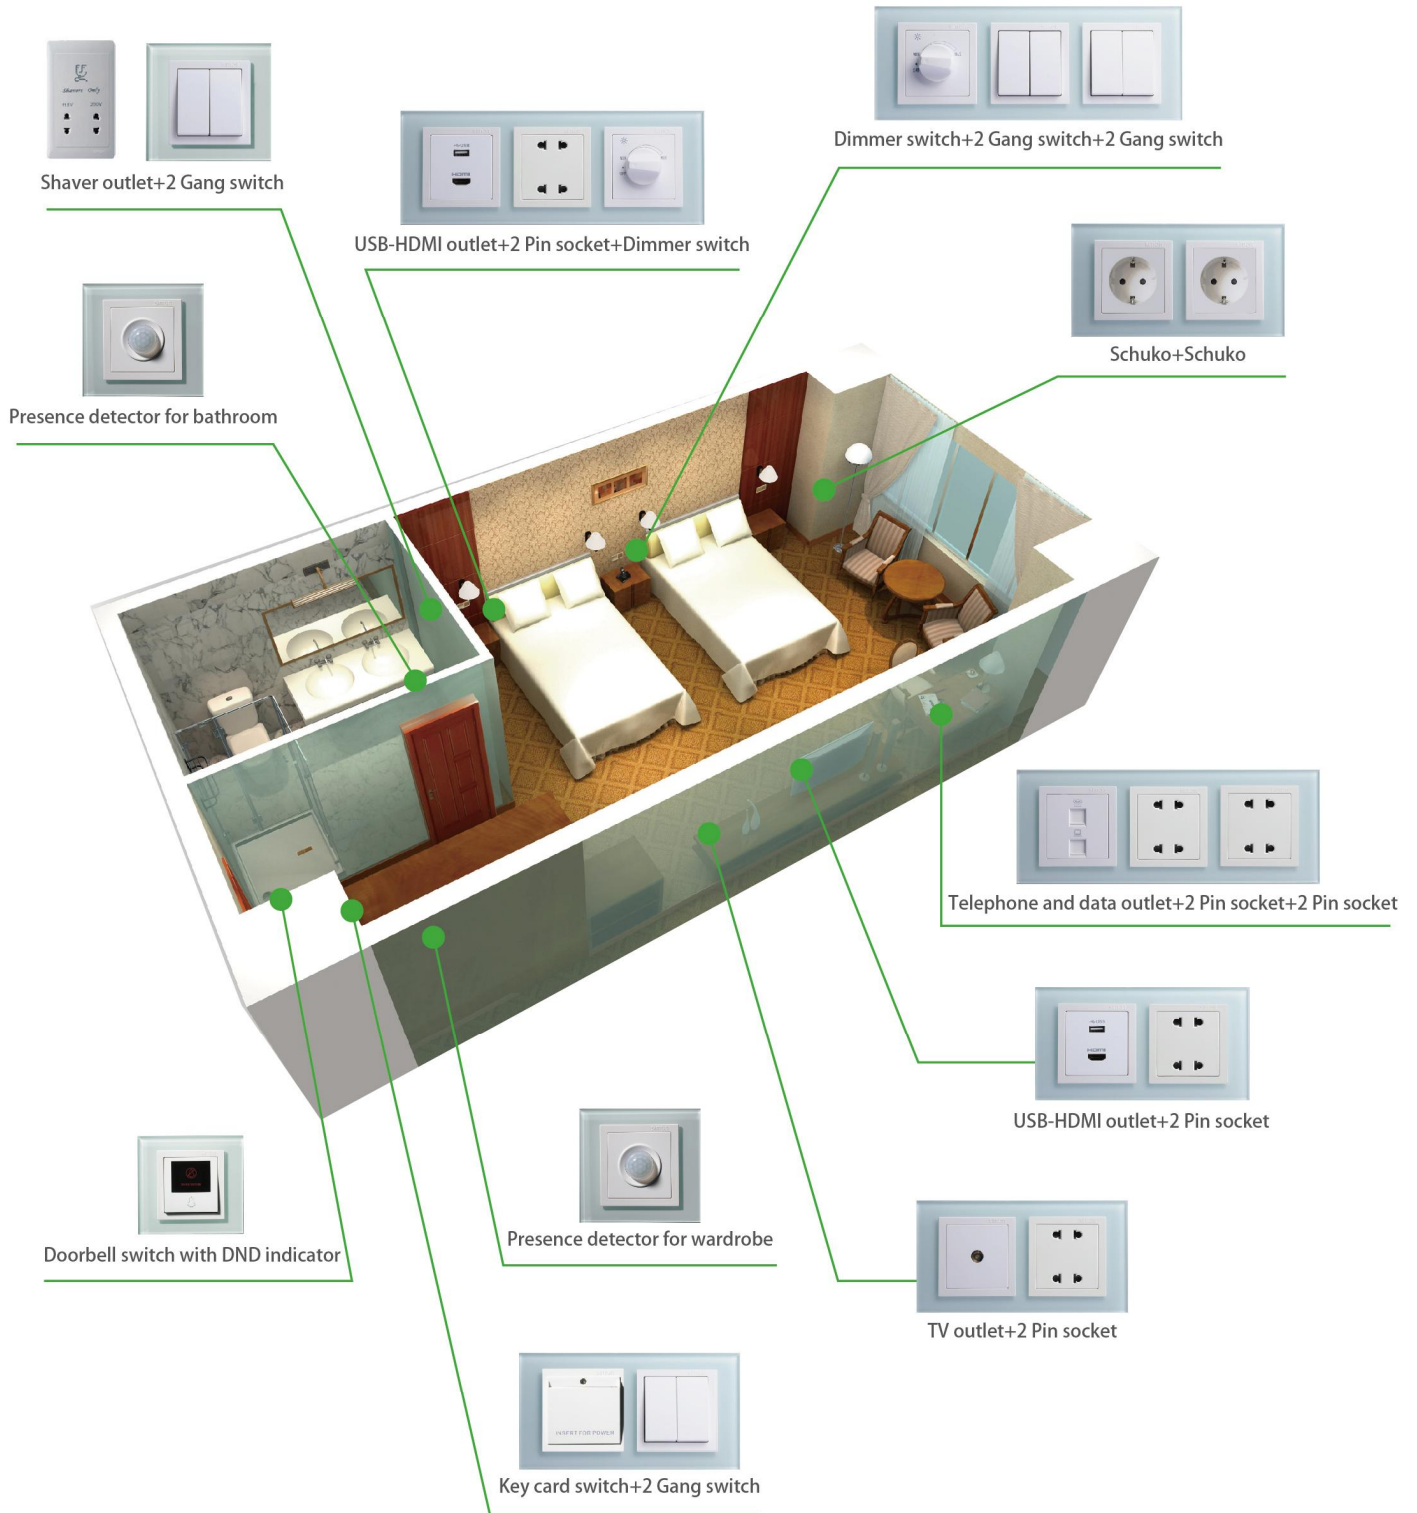

Home Functionalities

USB-HDMI outlet+Data outlet+2 Pin socket+2 Pin socket

1 Gang switch+2 Gang switch

Schuko+Schuko+Schuko

TV outlet+Data outlet+2 Pin socket+2 Pin socket+2 Pin socket

Multi-gang frame

The multi-gang frame keeps the wall neat.
It is possible to combine switch and sockets as you wish.

Multimedia sockets

HDMI+USB, VGA-3.5 outlet, AV-S outlet.
V8 Nature series of TV, data and telecommunications sockets enable to meet the multimedia needs for both home and commercial usage.
Suitable for business man, families and users, it is possible to enjoy entertainment and work efficiently.

Doorbell with DND indicator

Key Card

Hotel Functionalities

V8 *NATURE*
SERIES

Elegant and luxury design
with a touch of personality:
the choice of avantguard designers

simon
enjoy life
enjoy simon •
simon.sale