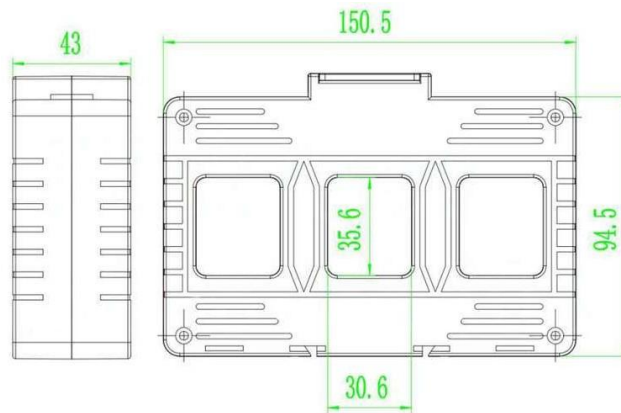

Model	KDE-3P-2015					
Accuracy	Class 3.0			Class 1.0		
Ratio (A)	Burden (VA)			Burden (VA)		
50/5		1.0				
75/5		1.0				
100/5					1.0	

Model						
Accuracy	Class 1.0					
Ratio (A)	Burden (VA)					
100/5			1.0			
125/5			1.0			
150/5			1.5			
200/5			2.5			
250/5			2.5			

Model	KDE 3530-3P		
Accuracy	Class 1.0		
Ratio (A)	Burden (VA)		
250/5		2.5	
300/5		2.5	
400/5		2.5	

Model	KDE 4540-3P		
Accuracy	Class 1.0		
Ratio (A)	Burden (VA)		
400/5		5.0	
500/5		5.0	
600/5		5.0	
800/5		5.0	