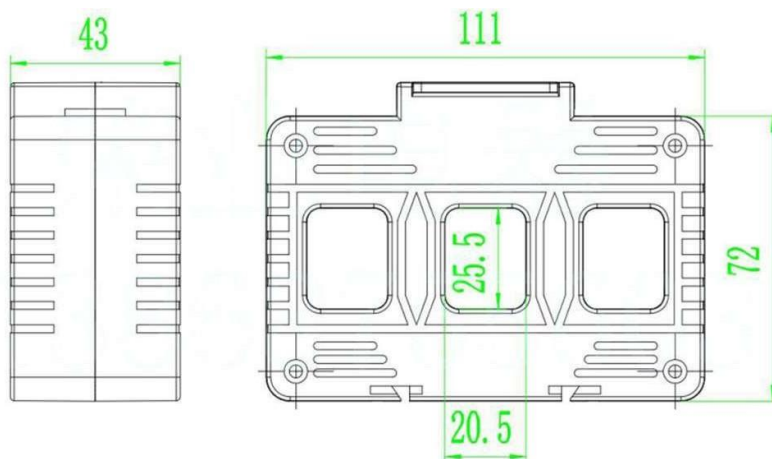

Model	KDE-3P-2015					
Accuracy	Class 3.0			Class 1.0		
Ratio (A)	Burden (VA)			Burden (VA)		
50/5		1.0				
75/5		1.0				
100/5					1.0	

Model						
Accuracy	Class 1.0					
Ratio (A)	Burden (VA)					
100/5			1.0			
125/5			1.0			
150/5			1.5			
200/5			2.5			
250/5			2.5			

Model	KDE 3530-3P		
Accuracy	Class 1.0		
Ratio (A)	Burden (VA)		
250/5		2.5	
300/5		2.5	
400/5		2.5	

Model	KDE 4540-3P		
Accuracy	Class 1.0		
Ratio (A)	Burden (VA)		
400/5		5.0	
500/5		5.0	
600/5		5.0	
800/5		5.0	