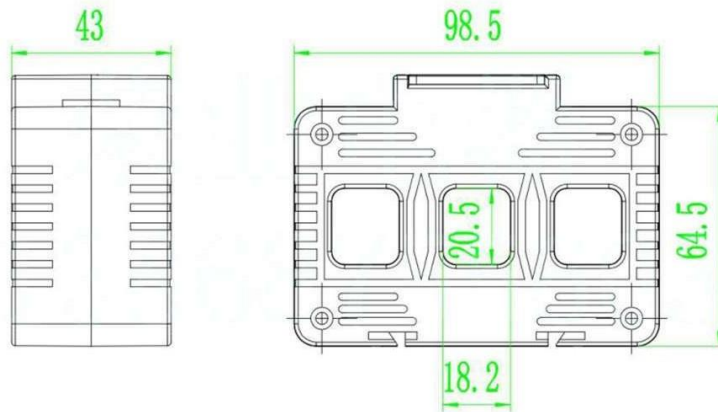

Model	KDE-3P-2015					
Accuracy	Class 3.0			Class 1.0		
Ratio (A)	Burden (VA)			Burden (VA)		
50/5		1.0				
75/5		1.0				
100/5					1.0	

Model						
Accuracy	Class 1.0					
Ratio (A)	Burden (VA)					
100/5			1.0			
125/5			1.0			
150/5			1.5			
200/5			2.5			
250/5			2.5			

Model	KDE 3530-3P		
Accuracy	Class 1.0		
Ratio (A)	Burden (VA)		
250/5		2.5	
300/5		2.5	
400/5		2.5	

Model	KDE 4540-3P		
Accuracy	Class 1.0		
Ratio (A)	Burden (VA)		
400/5		5.0	
500/5		5.0	
600/5		5.0	
800/5		5.0	